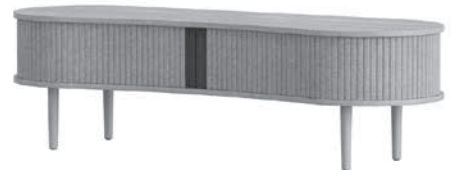

AUDACIOUS by  UIMAGE
COPENHAGEN

Cabinet

Designer: Jonas Søndergaard
Dimensions: H: 26 x W: 36 x D: 20"
Materials: Solid oak, plywood (vener), polyester, solid beech

Model #	Description	Materials	List Price
5600_5600-1	Petrol Blue - Oak	Oak, Plywood, Polyester	\$2917
5600_5600-2	Silver Grey - Oak	Oak, Plywood, Polyester	\$2917
5600_5600-3	Spring Green - Oak	Oak, Plywood, Polyester	\$2917
5600_5600-4	Dusty Rose - Oak	Oak, Plywood, Polyester	\$2917
5600_5600-5	Slate Grey - Oak	Oak, Plywood, Polyester	\$2917
5800_5800-1	Petrol Blue - Dark Oak	Oak, Plywood, Polyester	\$2917
5800_5800-2	Silver Grey - Dark Oak	Oak, Plywood, Polyester	\$2917
5800_5800-3	Spring Green - Dark Oak	Oak, Plywood, Polyester	\$2917
5800_5800-4	Dusty Rose - Dark Oak	Oak, Plywood, Polyester	\$2917
5800_5800-5	Slate Grey - Dark Oak	Oak, Plywood, Polyester	\$2917

Shipping Information - All pricing is FOB Louisville, KY. Freight Class 85.

Two Cartons: Frame - L: 43" x D: 23" x H: 6" Wt: 40 lb **Tambour Doors** - L: 20" x D: 10" x H: 6" Wt: 8 lb

Side Table

Designer: Jonas Søndergaard
Dimensions: H: 15 x W: 15 x D: 23"
Materials: Solid oak, plywood (vener), polyester, solid beech

Model #	Description	Materials	List Price
5603-1	Petrol Blue - Oak	Oak, Plywood, Polyester	\$1418
5603-2	Silver Grey - Oak	Oak, Plywood, Polyester	\$1418
5603-3	Spring Green - Oak	Oak, Plywood, Polyester	\$1418
5603-4	Dusty Rose - Oak	Oak, Plywood, Polyester	\$1418
5603-5	Slate Grey - Oak	Oak, Plywood, Polyester	\$1418

Shipping Information - All pricing is FOB Louisville, KY. Freight Class 85.

Two Cartons: Frame - L: 18" x D: 18" x H: 6" Wt: 20 lb **Tambour Doors** - L: 5" x D: 16" x H: 4" Wt: 4 lb

TV Bench

Designer: Jonas Søndergaard
Dimensions: H: 55 x W: 18 x D: 16"
Materials: Solid oak, plywood (vener), polyester, solid beech